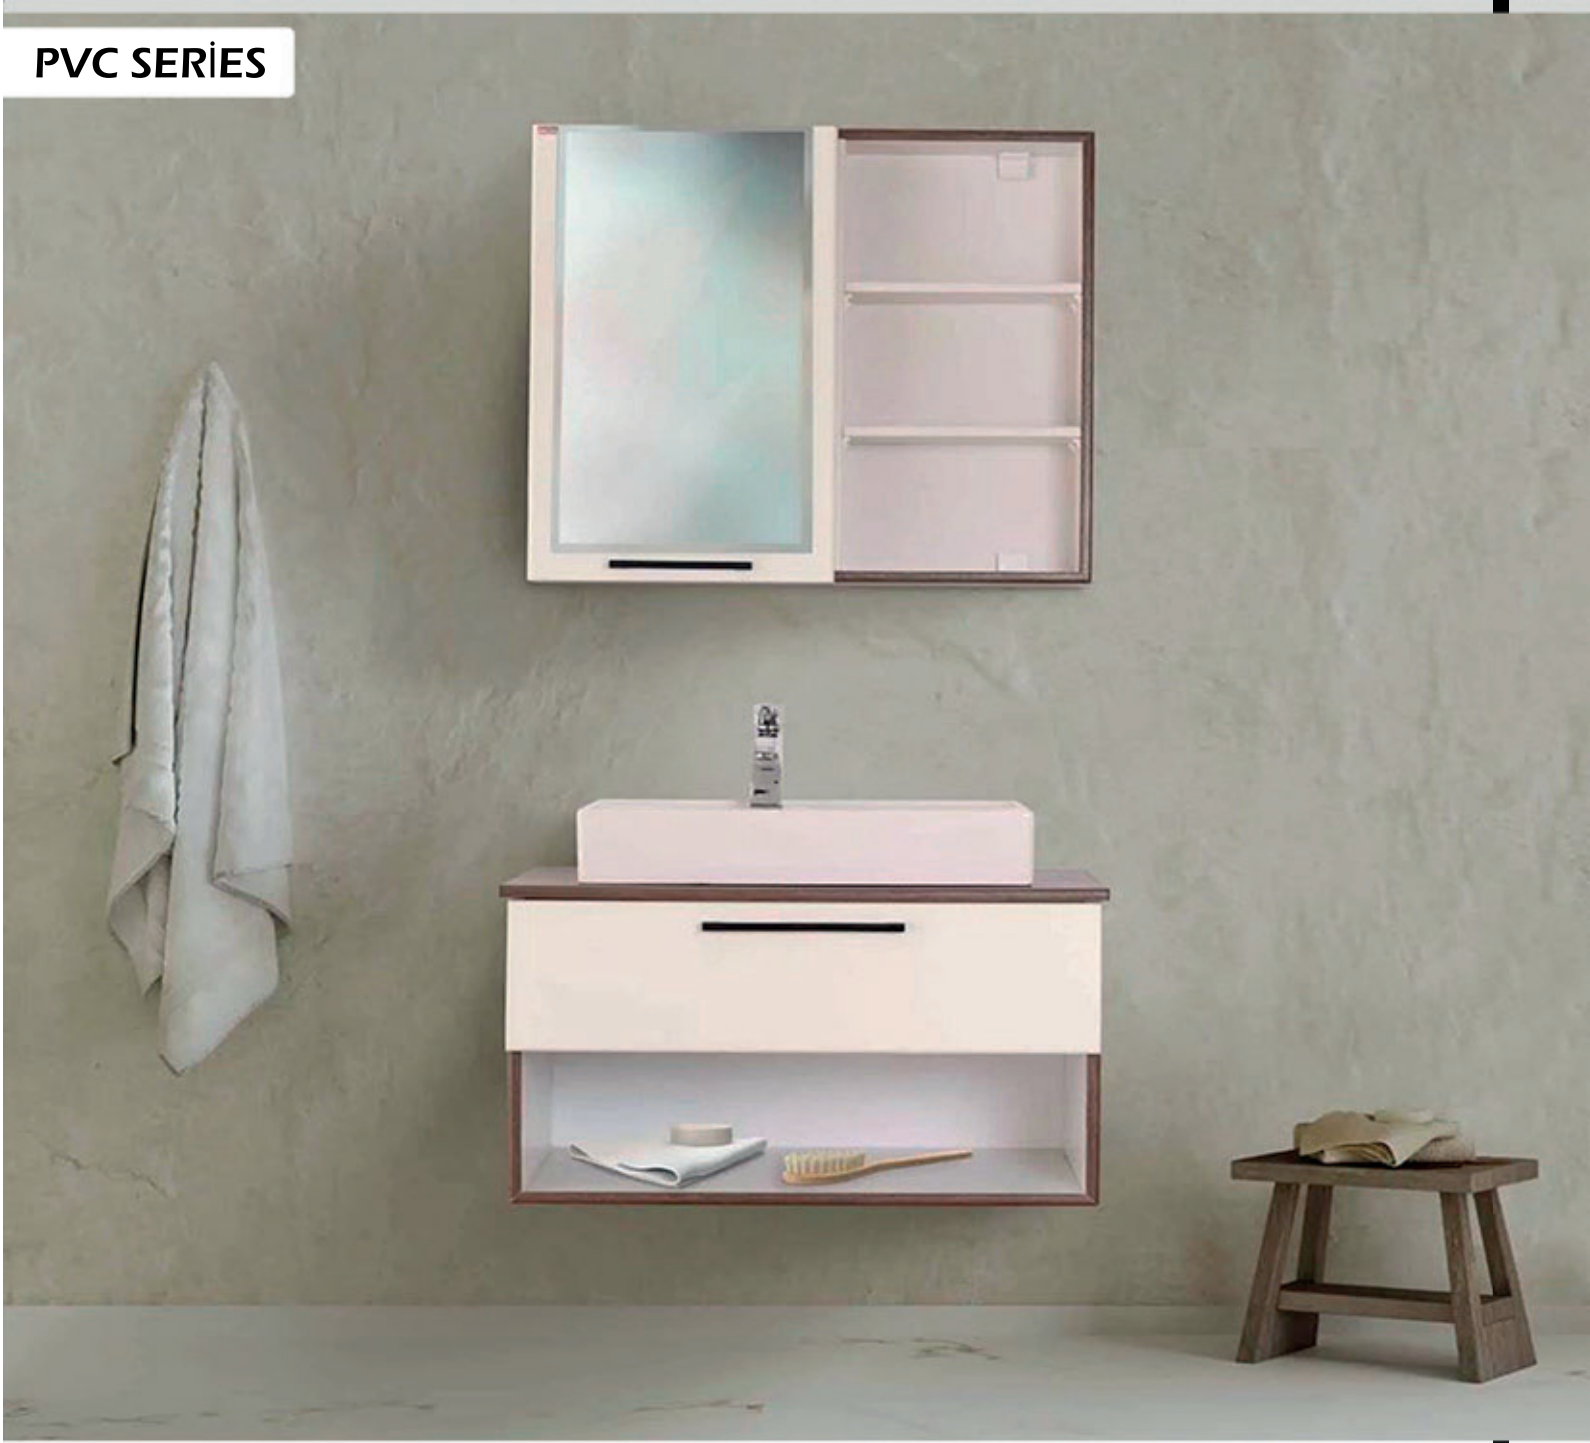

PVC SERIES

EGA

SIZE

60 / 80 cm

100% PVC

TELESCOPIC RAIL
TELESKOPIK RAY

IP67 LED Mirror with Touch Sensor
Dokunmatik Sensörlü IP67 LED'li Ayna